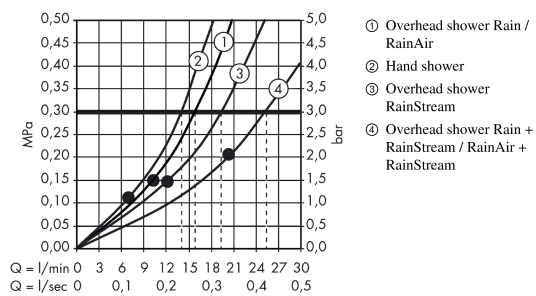

Raindance Select

Raindance Select E 300 3jet ST Showerpipe

Surfaces: **white/chrome** Article Number: **27127400**

Flowchart