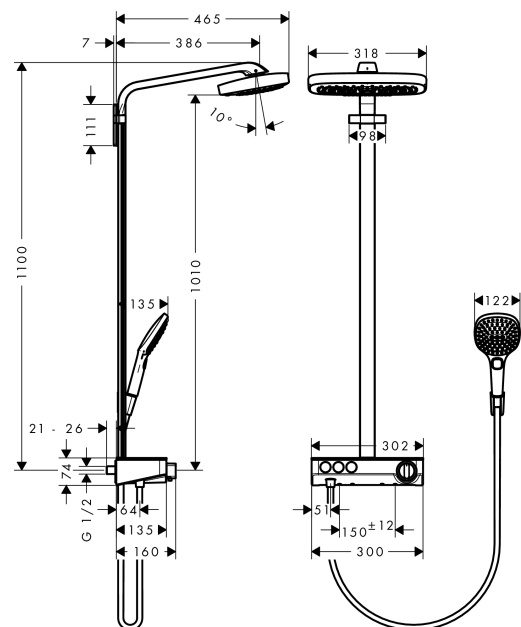

Raindance Select

Raindance Select E 300 3jet ST Showerpipe

Surfaces: **white/chrome** Article Number: **27127400**

Description

product features

- overhead shower Raindance Select E 300 3jet
- shower head size: 300 x 190 mm
- spray type: RainAir (rain spray enriched with air), Rain, RainStream
- convenient diversion via Select button
- flow rate RainAir spray (at 0.3 MPa): 16 l/min
- flow rate Rain spray (at 0.3 MPa): 16 l/min
- flow rate RainStream spray (at 0.3 MPa): 19 l/min
- operating pressure: min. 0.2 MPa/max. 1.0 MPa
- spray disc surface in two variants: chrome or white
- shower arm length: 380 mm
- thermostat ShowerTablet Select 300
- with spacious shelf
- shelf finish: chrome or white
- safety lock at 40° C
- adjustable hot water limitation
- convenient diversion via Select button
- installation type: exposed installation
- in case of installation on existing G 1/2 connections, adaptor no.02026000 must be used

consists of

- Porter'S shower holder (#28331XXX)
- Isiflex shower hose 1.60 m (#28276XXX)
- Raindance Select E 120 3jet hand shower (#26520XXX)

Technology

Design awards

Product image

Scale drawing

Raindance Select

Raindance Select E 300 3jet ST Showerpipe

Surfaces: **white/chrome** Article Number: **27127400**

Flowchart

Raindance Select

Raindance Select E 300 3jet ST Showerpipe

Surfaces: **white/chrome** Article Number: **27127400**